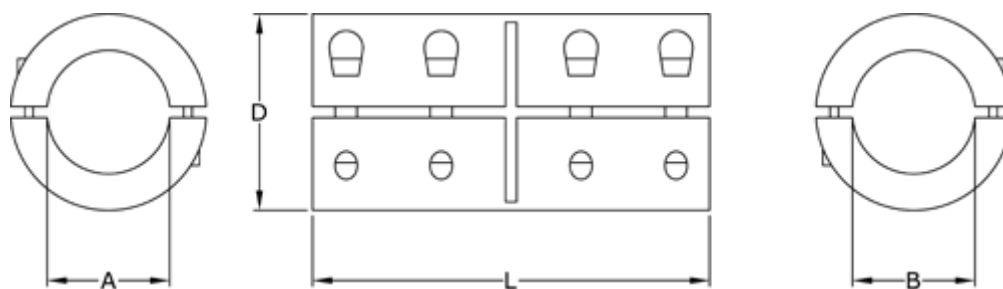

Data Sheet

Article number: 3323046602015

Description: Rigid coupling size 15 bore 15/15 mm
Two piece clamp, stainless

Measures

A = 15

B = 15

D = 34

L = 50

Screw = M5x16